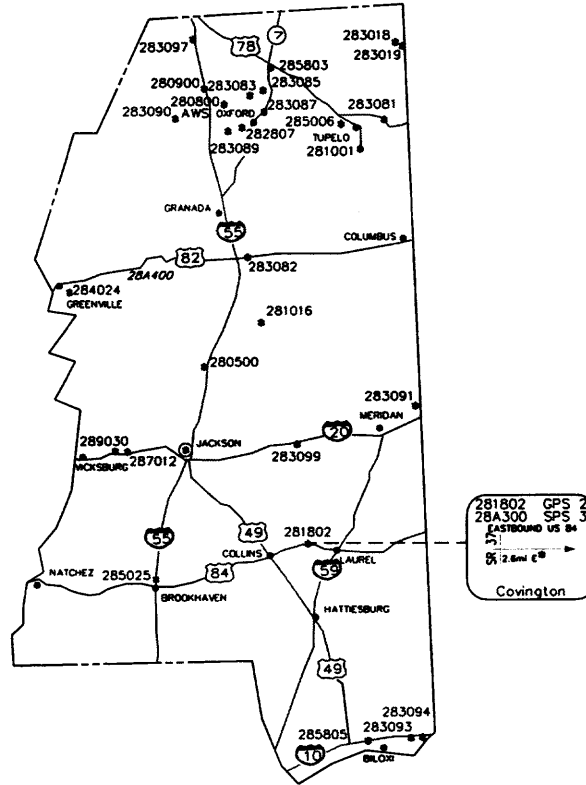

MISSISSIPPI LTPP SMP SITE LOCATION

FUGRO Fugro-BRE, Inc.
8613 Cross Park Drive
Austin, TX 78754

LEGEND

- CAPITAL CITIES
- MAJOR CENTERS
- INTERSTATE
- U.S. HIGHWAYS
- STATE HIGHWAY
- AGENCY BORDER

TYPICAL SITE SIGNING & MARKING

MISSISSIPPI

SCALE: 1"=80
06

1/01