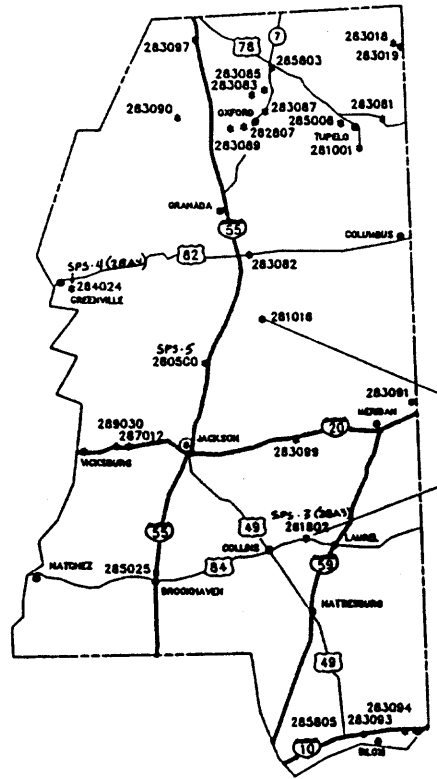

SHRP-LTPP MISSISSIPPI TEST SITE LOCATIONS

- LEGEND**
- (\*) CAPITAL CITIES
  - MAJOR CENTERS
  - (55) INTERSTATE
  - (78) U.S. HIGHWAYS
  - (49) STATE HIGHWAY
  - AGENCY BORDER

MISSISSIPPI

SCALE 1:50 08 9/91

A.2

Figure A-1. Location of Test Site, GPS Test Section 281016